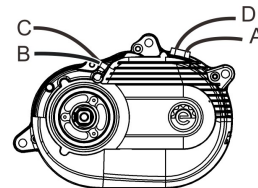

*The tolerance of length is ±1CM