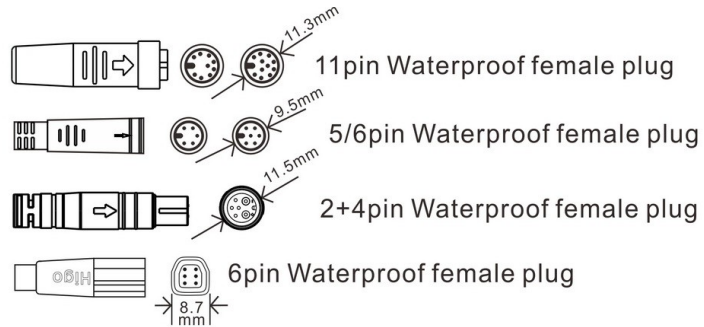

# MPF6ST+I4US Throttle

2019/10/04

彥豪W19海因(公)3pin 接腳定義圖

ITEM NO.	Gearbox cable	A (RT-AF)	D (RT-DM)	B (RT-BF)	C (RT-CM)
-	standard	10cm	10cm	21cm	10cm

ITEM NO.	Power cable	E (EF-RD)
V0005PD12	SPECIAL size	25cm

ITEM NO.	Display cable	F (FM-FJ)	FA (FD-FM)	FC (FD-FR)	FD (FD-FT)
V0005PC27	SPECIAL size	55cm	5cm	10cm	10cm

ITEM NO.	Light cable	G (GM-GJ)	(GD-GL)
V0005PLI11	standard	61cm	25cm

ITEM NO.	Speed sensor cable	H (HF-HS)
V0008P07	SPECIAL size	30cm

ITEM NO.	AF/I4U cable	I (IF-ID)
-	standard	50cm

\*The tolerance of length is ±1CM