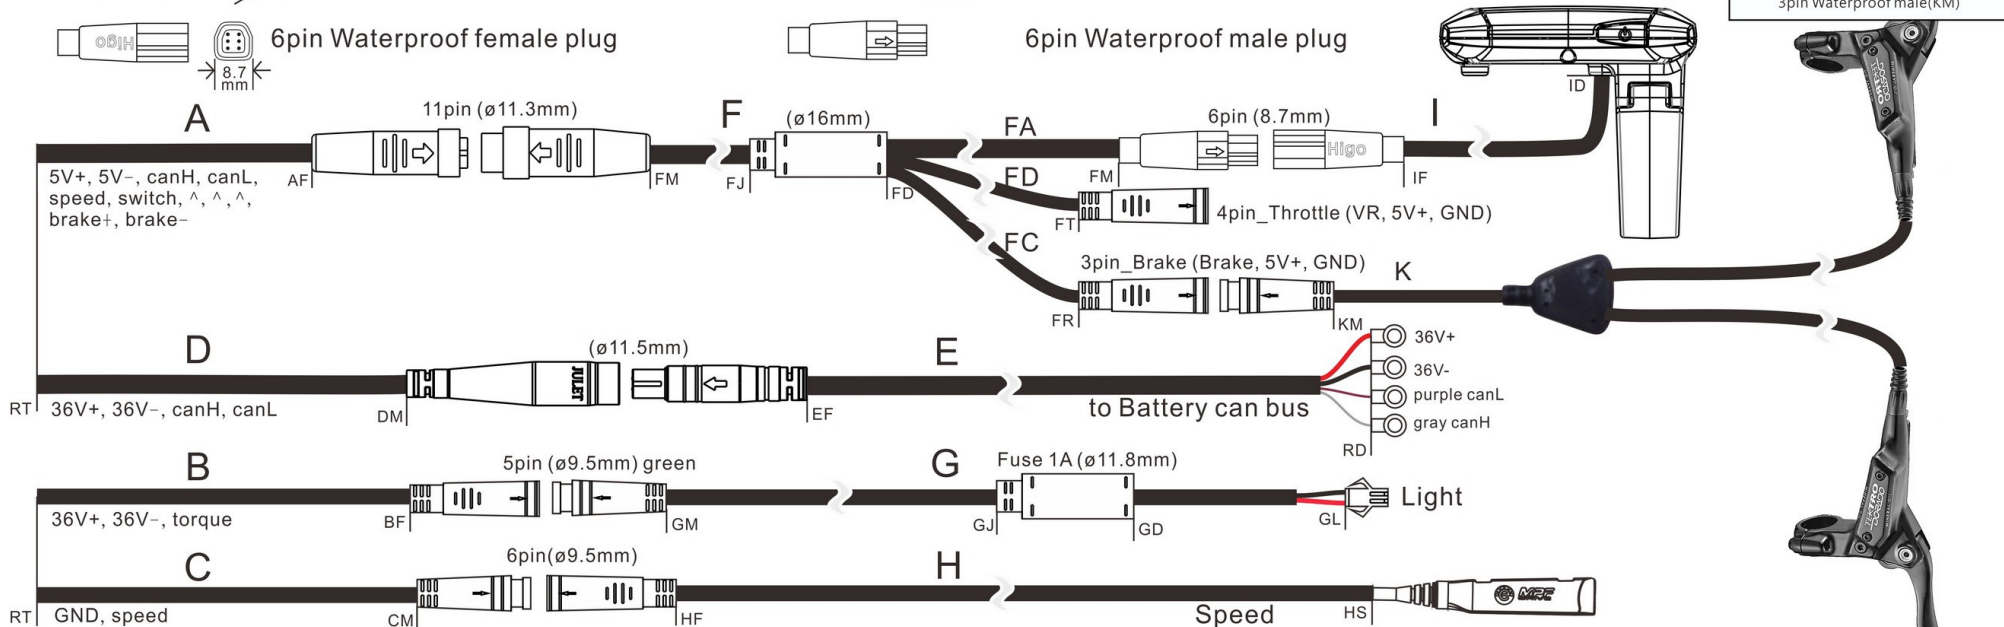

# MPF6ST+I4US Throttle

2019/10/04

彥豪W19海因(公)3pin 接腳定義圖

ITEM NO.	Gearbox cable	A (RT-AF)	D (RT-DM)	B (RT-BF)	C (RT-CM)
-	standard	10cm	10cm	21cm	10cm

ITEM NO.	Power cable	E (EF-RD)
V0005PD12	SPECIAL size	25cm

ITEM NO.	Display cable	F (FM-FJ)	FA (FD-FM)	FC (FD-FR)	FD (FD-FT)
V0005PC27	SPECIAL size	55cm	5cm	10cm	10cm

ITEM NO.	Light cable	G (GM-GJ)	(GD-GL)
V0005PLI11	standard	61cm	25cm

ITEM NO.	Speed sensor cable	H (HF-HS)
V0008P07	SPECIAL size	30cm

ITEM NO.	AF/I4U cable	I (IF-ID)
-	standard	50cm

\*The tolerance of length is ±1CM